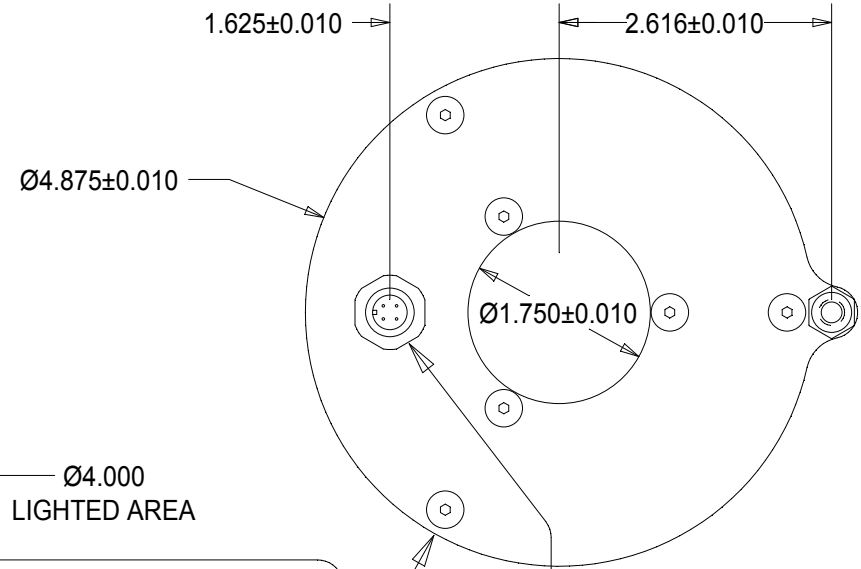

TOP VIEW

BOTTOM VIEW

THE FRONT PLATES AND
BACK PLATE ARE 316 SS

SIDE VIEW

WHITE DELRIN
HOUSING

316 SS 1/4-20
STUD AND NUT
FOR MOUNTING

WRL4 MOUNT SPECIFICATIONS