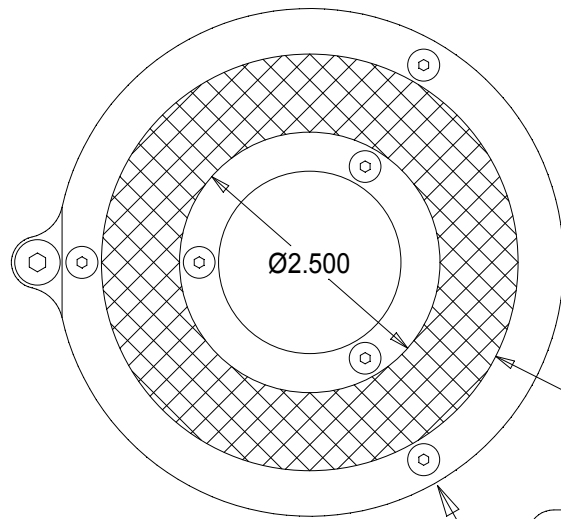

TOP VIEW

BOTTOM VIEW

THE FRONT PLATES AND
BACK PLATE ARE 316 SS

SIDE VIEW

WHITE DELRIN
HOUSING

316 SS 1/4-20
STUD AND NUT
FOR MOUNTING

WRL4 MOUNT SPECIFICATIONS