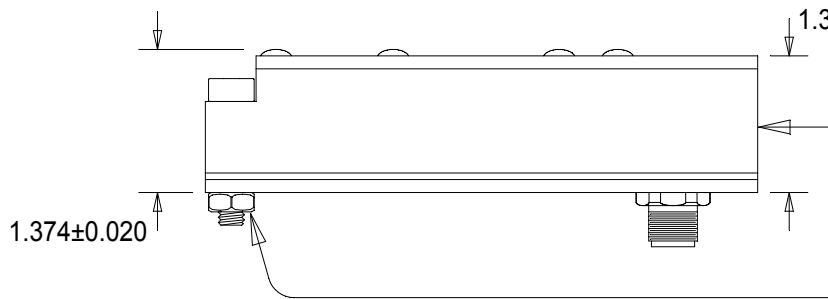

TOP VIEW

BOTTOM VIEW

THE FRONT PLATES AND
BACK PLATE ARE 316 SS

SIDE VIEW

WHITE DELRIN
HOUSING

316 SS 1/4-20
STUD AND NUT
FOR MOUNTING

WRL4 MOUNT SPECIFICATIONS