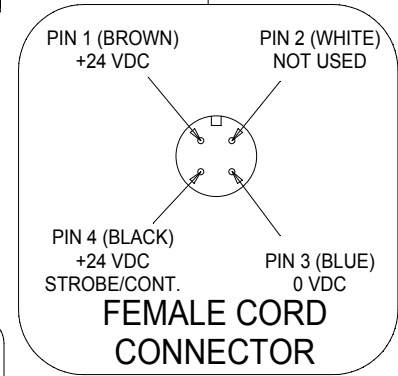

TOP VIEW

BOTTOM VIEW

THE FRONT PLATES AND
BACK PLATE ARE 316 SS

SIDE VIEW

WHITE DELRIN
HOUSING

316 SS 1/4-20
STUD AND NUT
FOR MOUNTING

WRL4 MOUNT SPECIFICATIONS