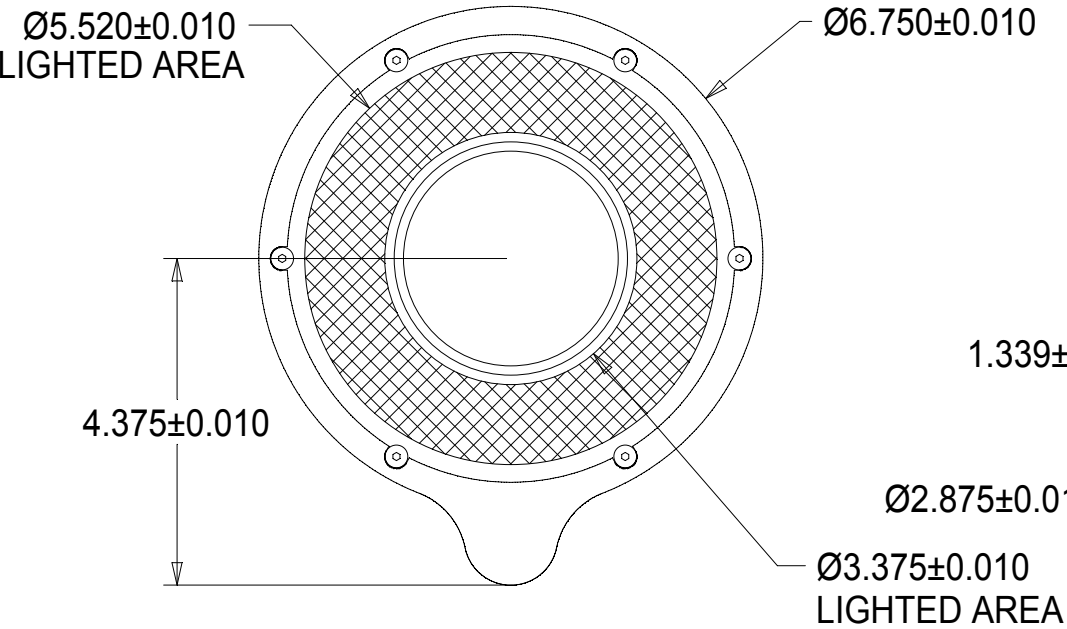

FRONT VIEW

BACK VIEW

SIDE VIEW

5-PIN REVERSE KEYS
EUROFAST CONNECTOR

WARNING!!!

DO NOT CONNECT LIGHT
TO 24VDC. USE ONLY
SPECTRUM ILLUMINATION
LED DRIVER MODULE (LDM).
FAILURE TO DO SO WILL
RESULT IN PREMATURE
LED BURNOUT AND WILL
VOID THE WARRANTY.

RL5.5 RING MOUNT SPECIFICATIONS