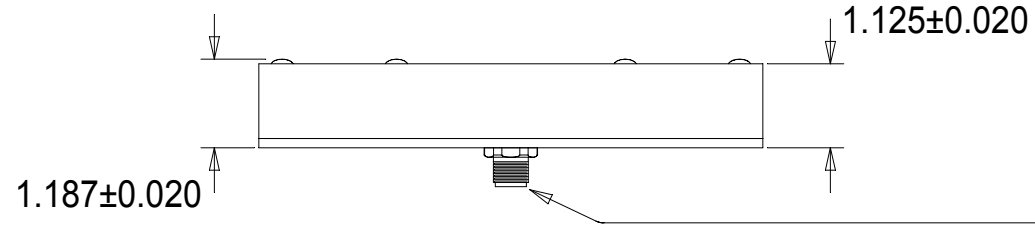

FRONT VIEW

BACK VIEW

SIDE VIEW

5-PIN REVERSE KEYS
EUROFAST CONNECTOR

WARNING!!!

DO NOT CONNECT LIGHT
TO 24VDC. USE ONLY
SPECTRUM ILLUMINATION
LED DRIVER MODULE (LDM).
FAILURE TO DO SO WILL
RESULT IN PREMATURE
LED BURNOUT AND WILL
VOID THE WARRANTY.