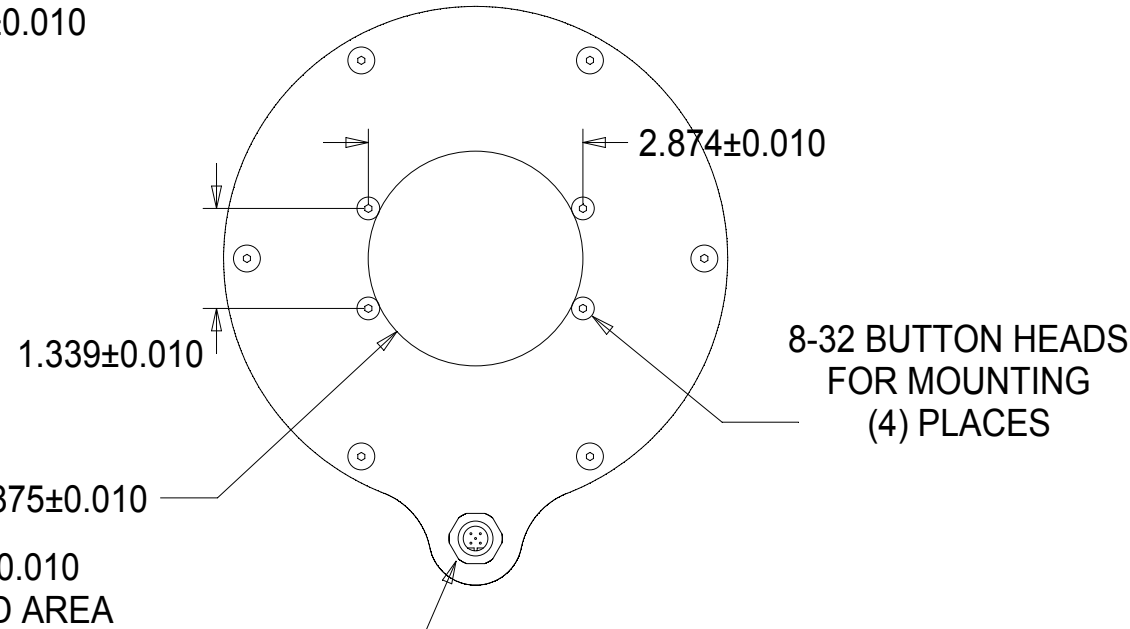

FRONT VIEW

BACK VIEW

SIDE VIEW

5-PIN REVERSE KEYS
EUROFAST CONNECTOR

WARNING!!!

DO NOT CONNECT LIGHT
TO 24VDC. USE ONLY
SPECTRUM ILLUMINATION
LED DRIVER MODULE (LDM).
FAILURE TO DO SO WILL
RESULT IN PREMATURE
LED BURNOUT AND WILL
VOID THE WARRANTY.

RL5.5 RING MOUNT SPECIFICATIONS