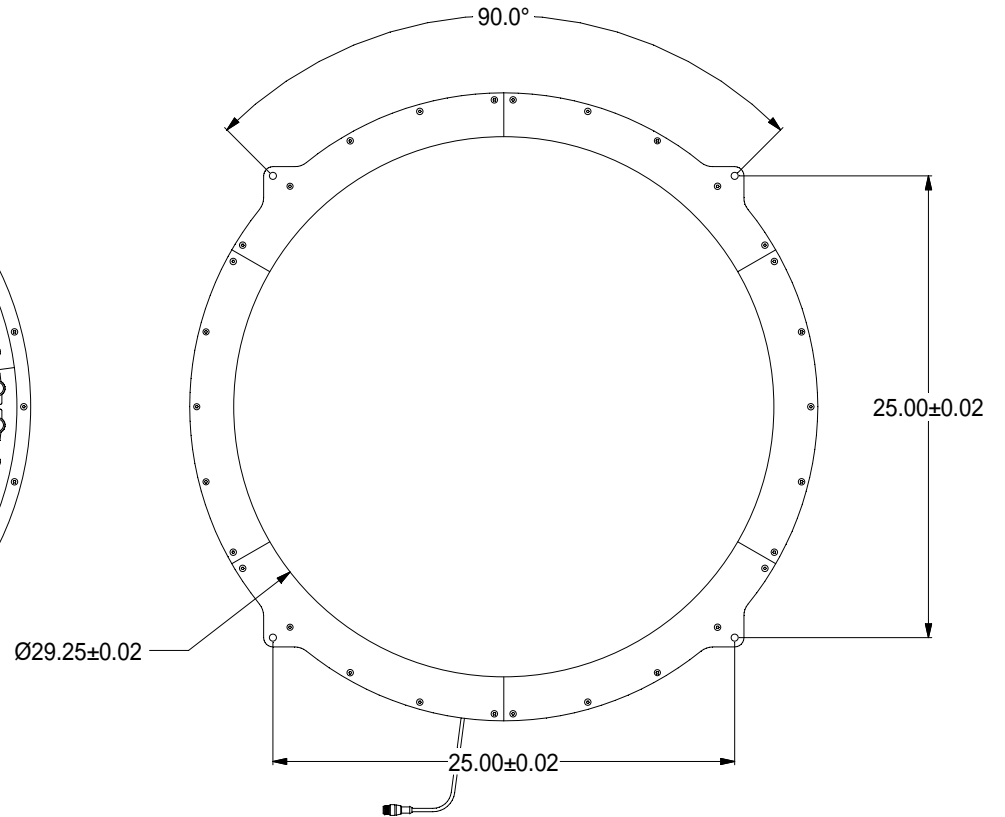

# TOP VIEW

# BOTTOM VIEW

# SIDE VIEW

# RL30.5 MOUNT SPECIFICATIONS