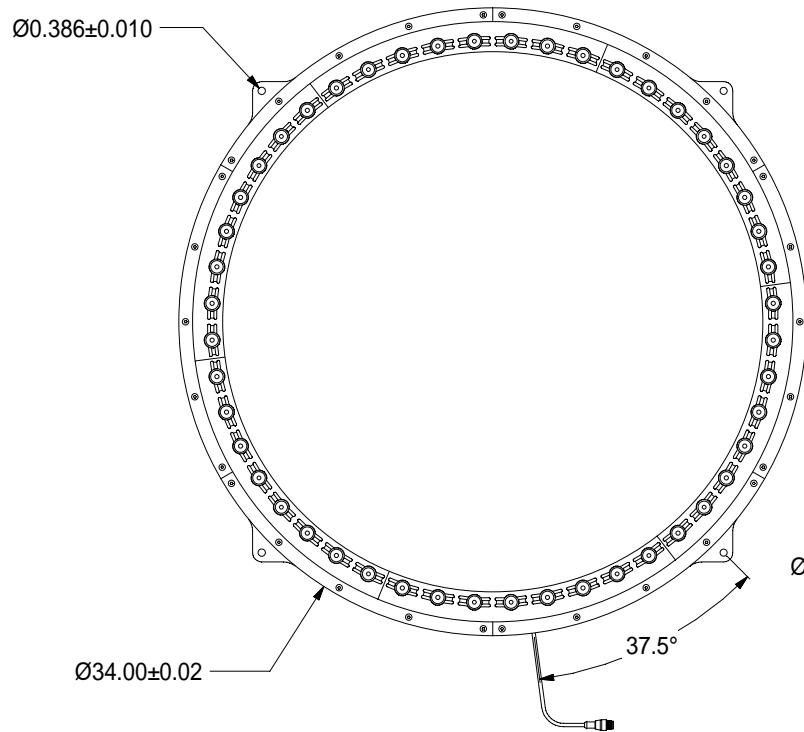

# TOP VIEW

# BOTTOM VIEW

# SIDE VIEW

# RL30.5 MOUNT SPECIFICATIONS