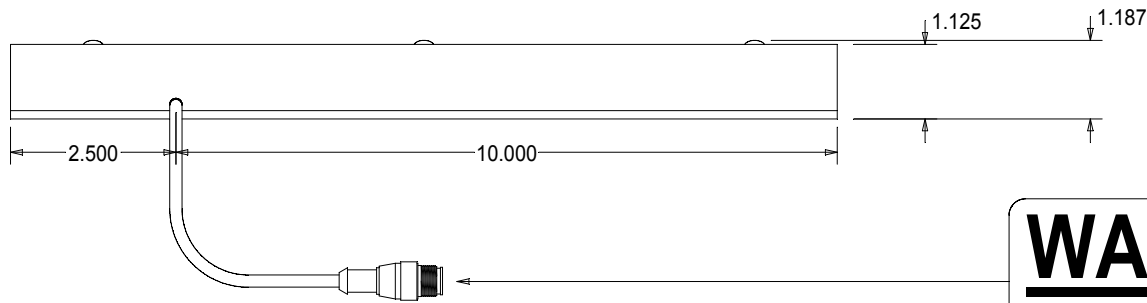

TOP VIEW

BOTTOM VIEW

SIDE VIEW

WARNING!!!

USE ONLY SPECTRUM ILLUMINATION LDM ADAPTER. DO NOT CONNECT LIGHT TO 24VDC DIRECTLY. FAILURE TO FOLLOW THESE DIRECTIONS WILL RESULT IN PREMATURE LED FAILURE AND VOID THE WARRANTY.

LL111.5 MOUNT SPECIFICATIONS