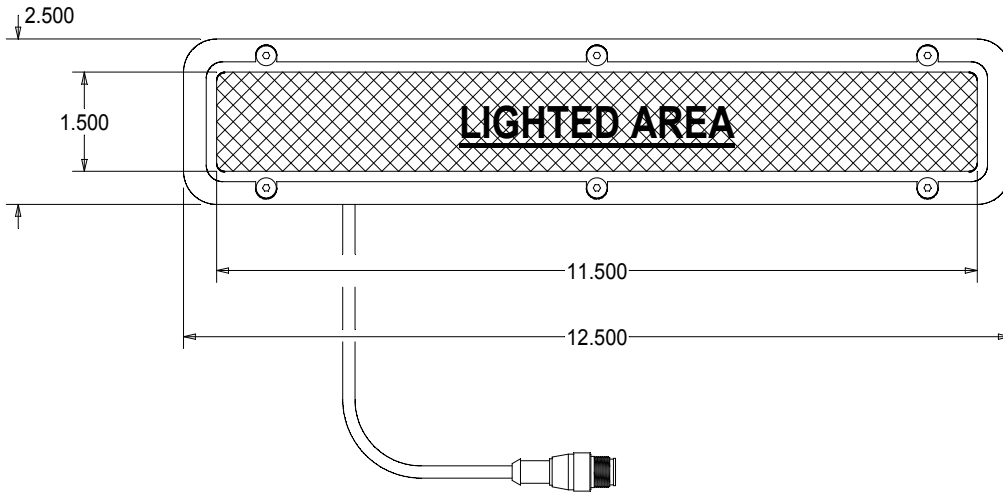

TOP VIEW

BOTTOM VIEW

SIDE VIEW

WARNING!!!

USE ONLY SPECTRUM ILLUMINATION LDM ADAPTER. DO NOT CONNECT LIGHT TO 24VDC DIRECTLY. FAILURE TO FOLLOW THESE DIRECTIONS WILL RESULT IN PREMATURE LED FAILURE AND VOID THE WARRANTY.

LL111.5 MOUNT SPECIFICATIONS