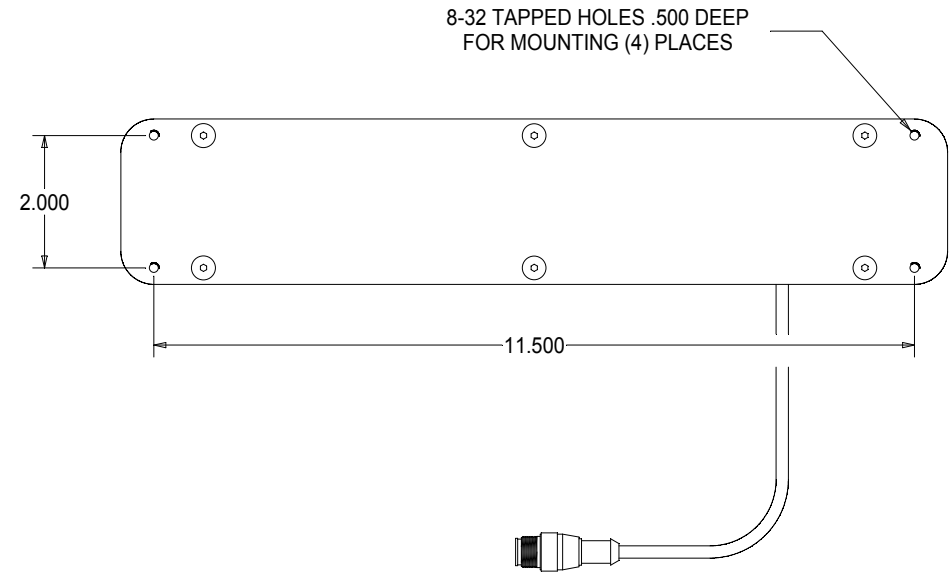

TOP VIEW

BOTTOM VIEW

SIDE VIEW

WARNING!!!

USE ONLY SPECTRUM ILLUMINATION LDM ADAPTER. DO NOT CONNECT LIGHT TO 24VDC DIRECTLY. FAILURE TO FOLLOW THESE DIRECTIONS WILL RESULT IN PREMATURE LED FAILURE AND VOID THE WARRANTY.

LL111.5 MOUNT SPECIFICATIONS