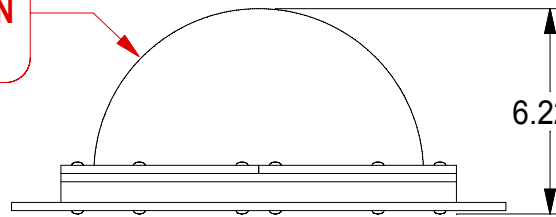

**DO NOT EXERT
PRESSURE ON
DOME**

THIS DIMENSION IS
APPROXIMATE

WARNING!!!

USE ONLY SPECTRUM ILLUMINATION LDM ADAPTER. DO NOT CONNECT LIGHT TO 24VDC DIRECTLY. FAILURE TO FOLLOW THESE DIRECTIONS WILL RESULT IN PREMATURE LED FAILURE AND VOID THE WARRANTY.