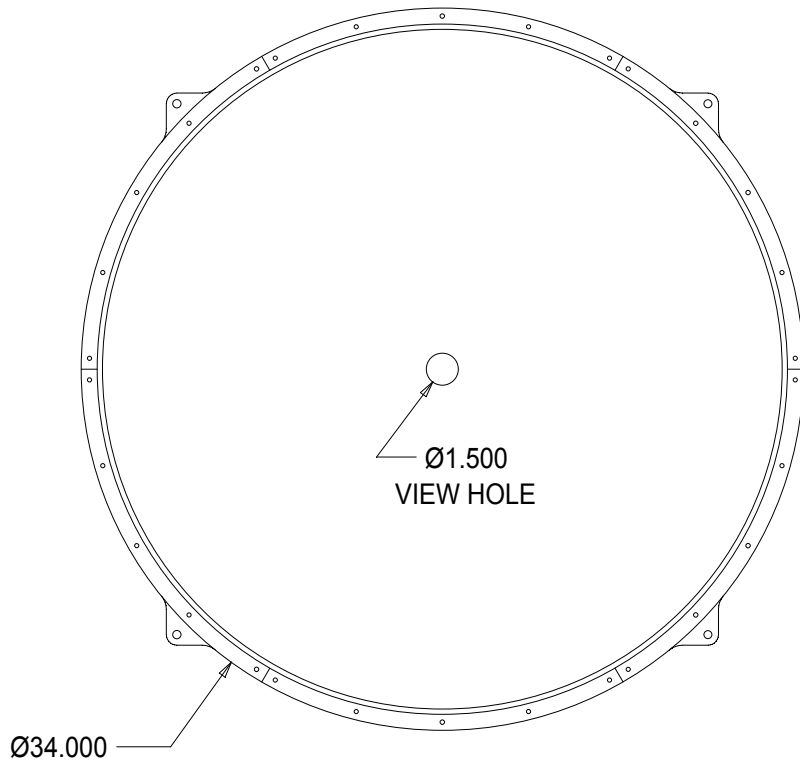

TOP VIEW

BOTTOM VIEW

SIDE VIEW

THIS DIMENSION IS APPROXIMATE

WARNING!!!

USE ONLY SPECTRUM ILLUMINATION LDM ADAPTER. DO NOT CONNECT LIGHT TO 24VDC DIRECTLY. FAILURE TO FOLLOW THESE DIRECTIONS WILL RESULT IN PREMATURE LED FAILURE AND VOID THE WARRANTY.

DL29.25 MOUNT SPECIFICATIONS