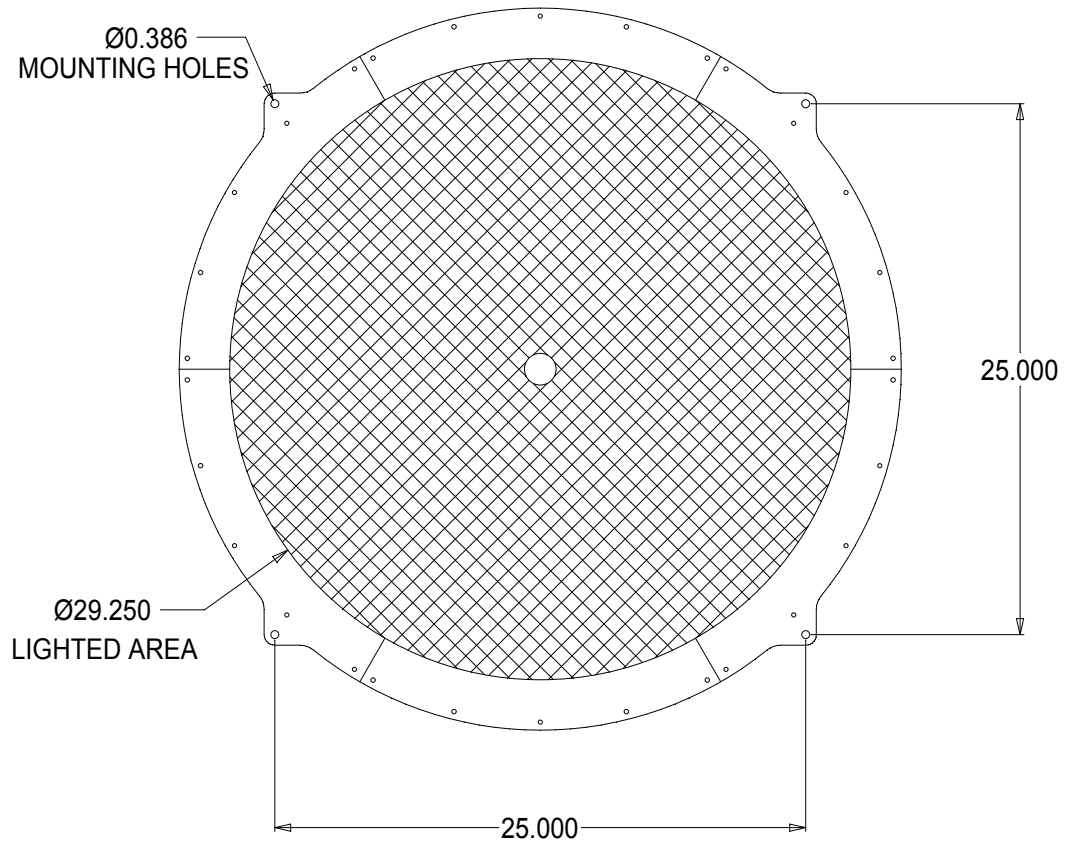

TOP VIEW

BOTTOM VIEW

SIDE VIEW

THIS DIMENSION IS APPROXIMATE

WARNING!!!

USE ONLY SPECTRUM ILLUMINATION LDM ADAPTER. DO NOT CONNECT LIGHT TO 24VDC DIRECTLY. FAILURE TO FOLLOW THESE DIRECTIONS WILL RESULT IN PREMATURE LED FAILURE AND VOID THE WARRANTY.

DL29.25 MOUNT SPECIFICATIONS